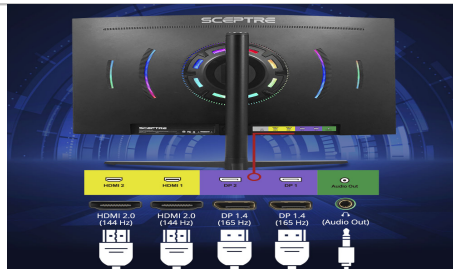

Multiple Ports

The DisplayPorts deliver up to 165Hz refresh rate, providing incredible visibility & agility to beat your standard player. The HDMI ports provide an impressive 144hz refresh rate.