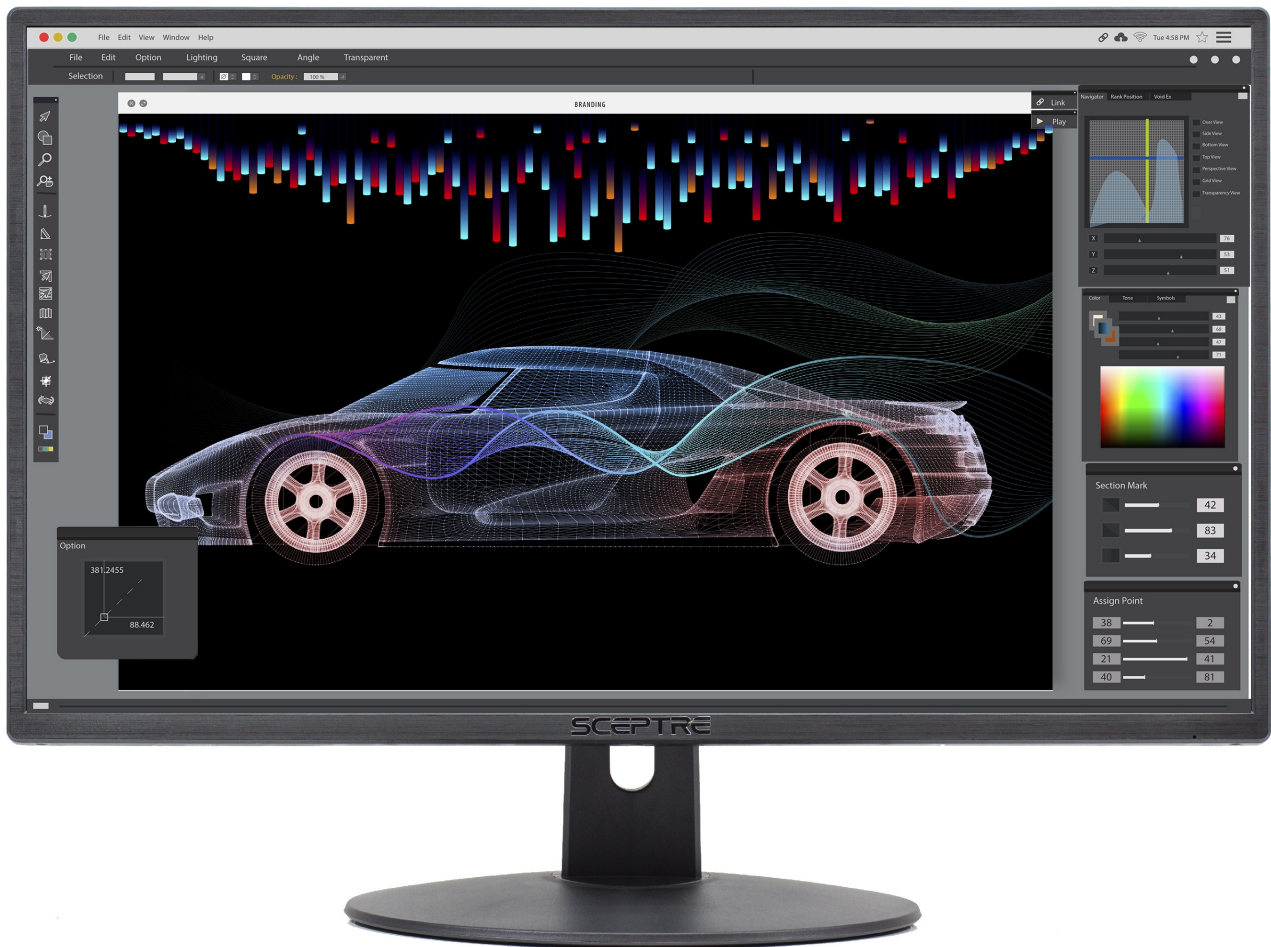

E248W-19203RTA 24" LED Monitor

Specification

Display	
Active Screen Size	23.8" Diagonal Viewable
Panel Type	VA (Vertical Alignment)
Native Resolution	1920 x 1080 Full HD
Refresh Rate	Up to 75Hz Refresh Rate
Aspect Ratio	16:9
Response Time	3ms (G-to-G)
Pixel Pitch	0.2745mm (H) x 0.2745mm (V)
Dynamic Contrast Ratio	1,000,000:1
Color Gamut	99% sRGB
Color Depth	16.7M
Contrast Ratio	3,000:1
Brightness (Typ.)	250 cd/m ²
Viewing Angle	Vertical: 178°; / Horizontal: 178°;
Backlight Type	Edge-lit LED
Backlight Life	30,000+ Hours
Anti-Flicker	Yes