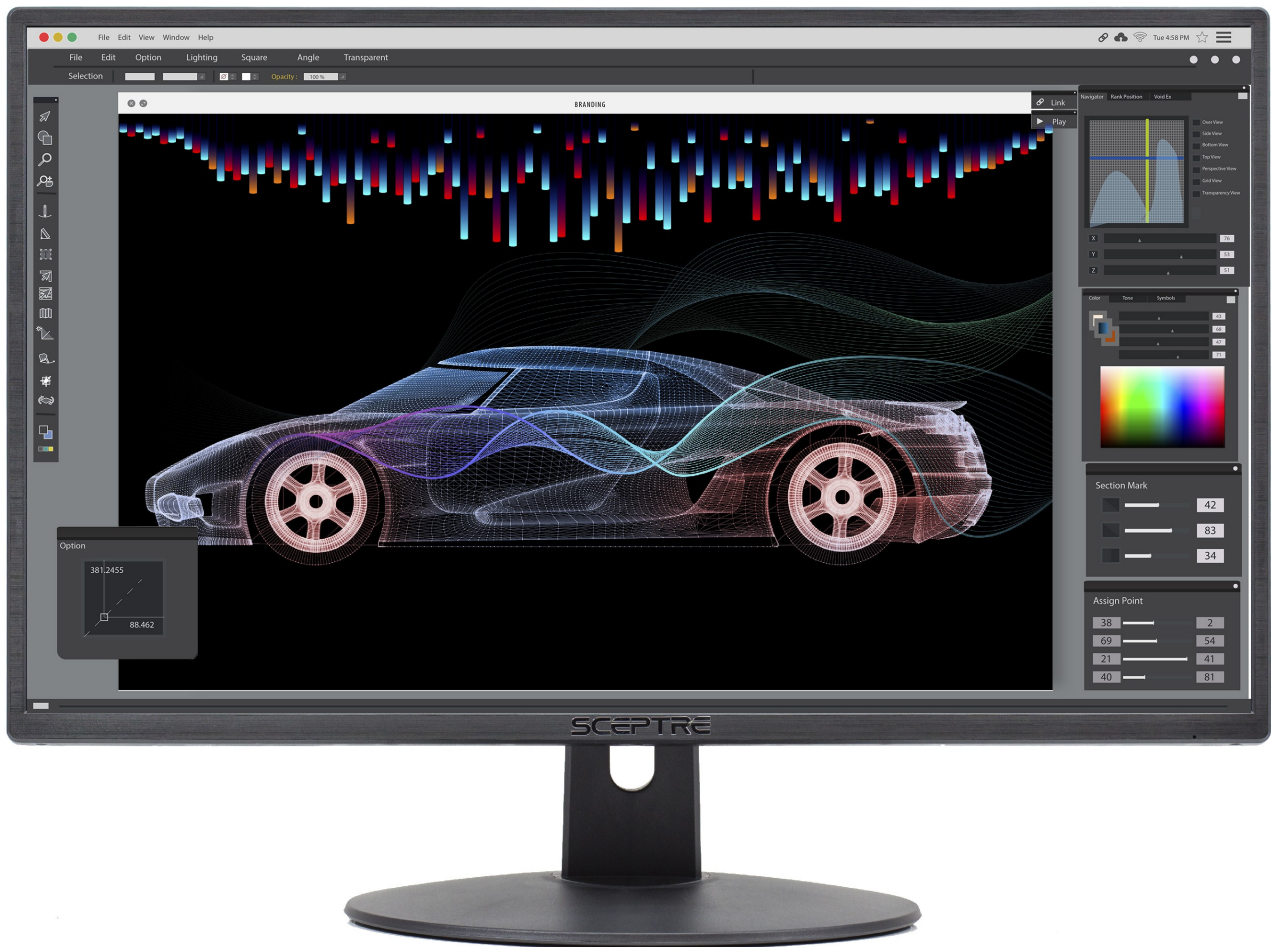

E248W-19203RTA 24" LED Monitor

Specification

Display	
Active Screen Size	23.8" Diagonal Viewable
Panel Type	VA (Vertical Alignment)
Native Resolution	1920 x 1080 Full HD
Refresh Rate	Up to 75Hz Refresh Rate
Aspect Ratio	16:9
Response Time	3ms (G-to-G)
Pixel Pitch	0.2745mm (H) x 0.2745mm (V)
Dynamic Contrast Ratio	1,000,000:1
Color Gamut	99% sRGB
Color Depth	16.7M
Contrast Ratio	3,000:1
Brightness (Typ.)	250 cd/m ²
Viewing Angle	Vertical: 178° / Horizontal: 178°
Backlight Type	Edge-lit LED
Backlight Life	30,000+ Hours
Anti-Flicker	Yes