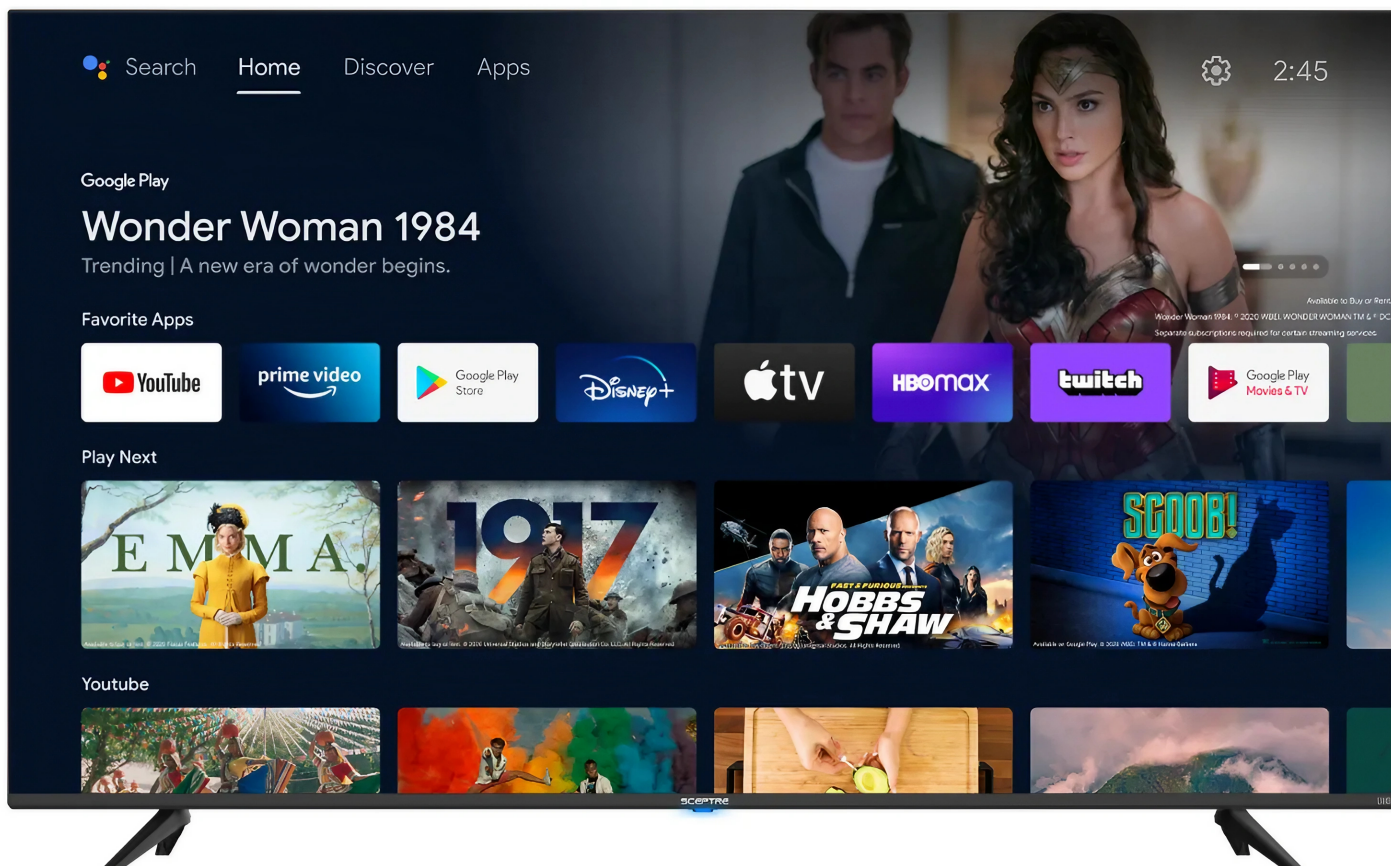

# A557CV-UMRBX 55" Smart AndroidTV

## USB Port

Let's you view your pictures as a slideshow or listen to your favorite music via the USB port. Just insert your flash drive into the USB port for the ultimate entertainment.