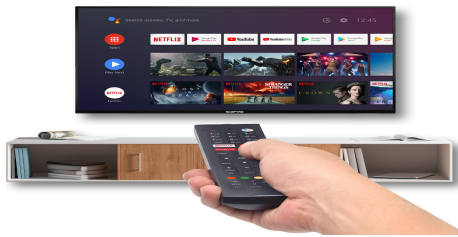

Key Features

Bluetooth Remote

Don't worry about pointing the remote directly at the TV. With this Bluetooth remote, no line of sight is needed and the range is increased, allowing you to ably command all functions on your AndroidTV from any spot and direction in the room.