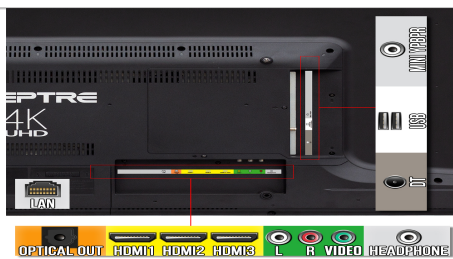

Multiple Ports

For this Smart AndroidTV, connectivity is key. Three HDMI ports will transport visuals and audio from all of your 4K UHD devices to the display. Component and Composite ports will support resolutions up to 1080P FHD. Connect to your favorite audio devices with the Auxiliary Input Jack, Headphone Jack, and Optical Output. A USB port is available for connecting the AndroidTV to laptops, mobile devices, and so much more.