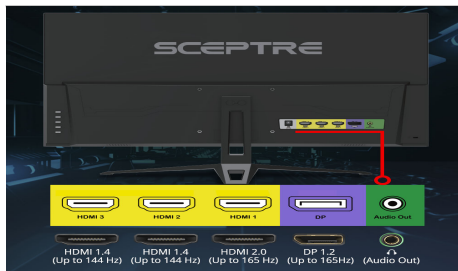

Key Features

Multiple Ports

While HDMI ports 2 and 3 each deliver an impressive 144Hz refresh rate, one DisplayPort and HDMI 1 produces a stunning 165Hz refresh rate, all in FHD resolution.