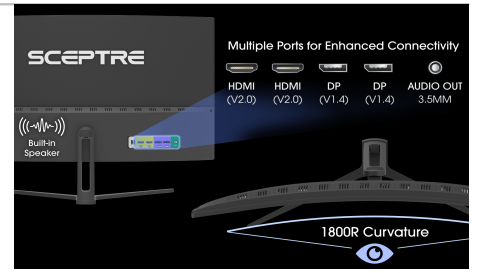

Multiple Ports