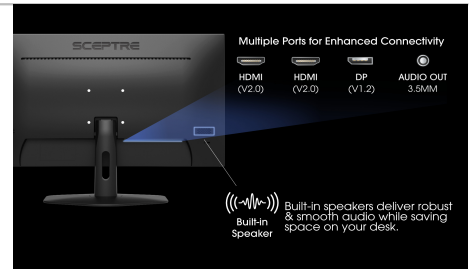

Multiple Ports