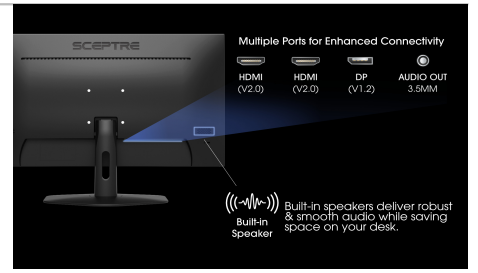

Multiple Ports