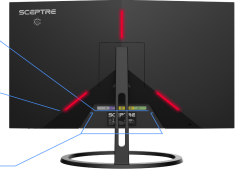

Multiple Ports for Enhanced Connectivity

Luminous Back Ambient Lights

Built-in Speaker