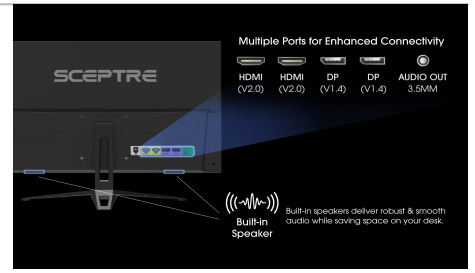

Multiple Ports