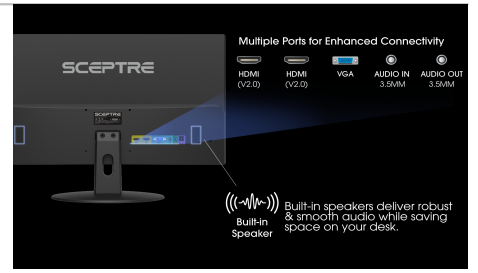

Surface Treatment	Antiglare, Hard coating (3H)
Features	
On Screen Display Control (OSD)	Quick Start, Picture, Color, System
Color Temperature	Warm, Normal (Default), Cool, User
Picture Presets	Standard, User, Movie, Eco, FPS, RTS
Game Presets	FPS and RTS
OSD Supported Languages	English (Default), French, Spanish , Chinese
Type of Sync	Adaptive Sync
Blue Light Shift	Available
Overdrive	Yes
Auto Dynamic Contrast Mode	Available
Gamma	Adjustable
Audio Features	
Speakers	2 x 2W/4Ω
Inputs & Outputs	
HDMI (# of Ports & Version)	2 x HDMI 2.0
Supported HDMI Signals	HDMI 1 & 2: Up to 1920 x 1080 @ 100Hz
Supported DP Signals	Up to 1920 x 1080 @ 75Hz
VGA (# of Ports)	1 x VGA
3.5mm Headphone Jack (Output)	Yes
Mechanical Features	
Chassis Colors	Black
Tilt	Forward: -5° Backward: ~15°
Neck / Stand Detachable	Yes
VESA Mount Pattern (mm)	100 x 100mm
VESA Mount Screw Size (mm)	M4*10 x 4
Monitor Neck Height (inches)	3.12"
Security Lock	Yes
Dimensions	
With Stand (inches, W x H x D)	21.56" x 15.83" x 7.02"
Without Stand (Inches, W x H x D)	21.56" x 12.72" x 1.28"
Carton Box Dimension (inches, W x H x D)	23.85" x 15.67" x 3.78"
Stand Separation Dimension (Inches, W x D)	10.17" x 7.02"
Weight	
Net Weight with Stand (lbs)	6.49 lbs
Net Weight without Stand (lbs)	6.08 lbs
Gross Weight (lbs)	9.46 lbs
Power	
Type	Adapter 12V 2.5A
Power Range (V, A, Hz)	100-240V, 1.5A, 50-60Hz
Power Consumption (Typical)	24W
Maximum	26W

Standby	0.4W
Sleep	0.3W
Off	0.17W
Regulations / Certifications	
Regulations	AER, RoHS, CTUVus, FCC
Certifications	HDMI, ISTA6A, ISTA Amazon
Warranty	
Limited Parts and Labor	One Year
What's in the Box?	
Power Cable	AC Power Adapter x 1
Display Cable	HDMI Cable x 1
Accessories	Display x 1, Neck x 1, Stand x 1, Quick User Guide x 1, Warranty Card x 1

Key Features

Refresh Rate

sRGB

Multiple Ports

Productivity