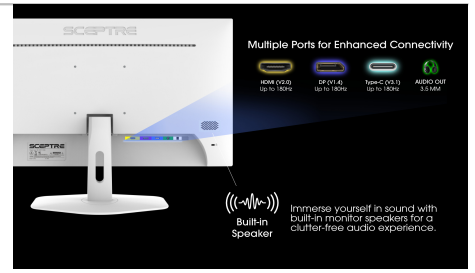

Multiple Ports