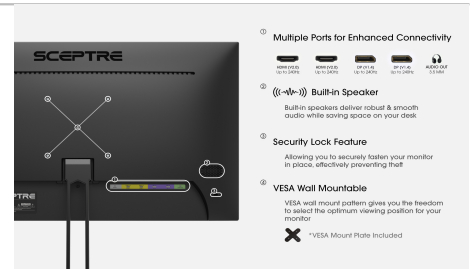

Surface Treatment	Matte
Features	
On Screen Display Control (OSD)	Quick Start, Picture, Color, System
Color Temperature	Warm, Normal (Default), Cool, User□
Picture Presets	Standard, Movie, ECO, User
Game Presets	FPS and RTS
OSD Supported Languages	English, Spanish, Chinese, French
Type of Sync	AMD FreeSync
Backcover LED Lights	Yes
Blue Light Shift	Available
Overdrive	Available
Auto Dynamic Contrast Mode	Available
Gamma	Adjustable
Audio Features	
Speakers	2 x 2W/4Ω
Inputs & Outputs	
HDMI (# of Ports & Version)	2 x HDMI 2.0
Supported HDMI Signals	Up to 1920 x 1080 @ 240Hz
DP (# of Ports & Version)	2 x DisplayPort 1.4
Supported DP Signals	Up to 1920 x 1080 @ 240Hz
3.5mm Headphone Jack (Output)	Yes
Mechanical Features	
Chassis Colors	Black
Tilt Angles	Forward: 5° Backward: 15°
Neck Stand Swivel Angle	15°
Neck / Stand Detachable	Yes
VESA Mount Pattern (mm)	100mm x 100mm
VESA Mount Screw Size (mm)	M4 x 10mm
Neck Screw Size & Quantity (mm)	N/A
Stand Screw Size & Quantity (mm)	N/A
Monitor Neck Height (inches)	4.72"
Security Lock	Yes
Dimensions	
With Stand (inches, W x H x D)	22.05" x 7.67" x 16.14"
Without Stand (Inches, W x H x D)	22.05" x 1.81" x 13.02"
Carton Box Dimension (inches, W x H x D)	24.61" x 16.22" x 5.04"
Weight	
Net Weight with Stand (lbs)	6.72 lbs
Net Weight without Stand (lbs)	5.89 lbs
Gross Weight (lbs)	10.41 lbs
Power	
Type	AC Adapter 12V 3A
Power Range (V, A, Hz)	100-240V, 1.5A, ~50/60Hz

What's in the Box?

Power Cable	AC Power Adapter x 1
Display Cable	DisplayPort Cable x 1
Accessories	Display x 1, Neck x 1, Stand x 1, User Guide x 1, Warranty Card x 1

Key Features

Refresh Rate

FreeSync

Multiple Ports