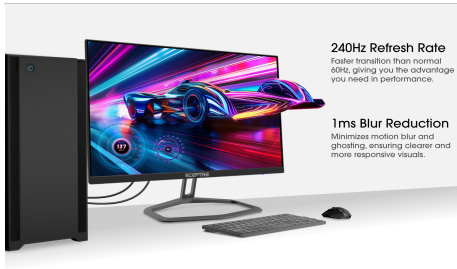

Key Features

Refresh Rate