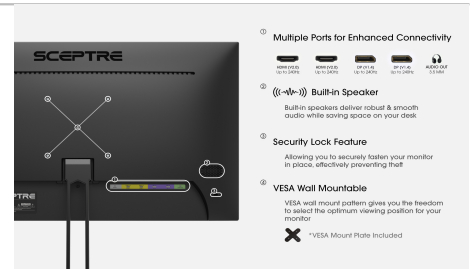

Multiple Ports