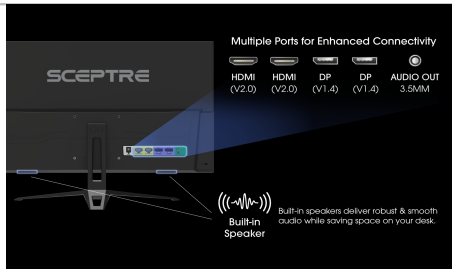

Multiple Ports