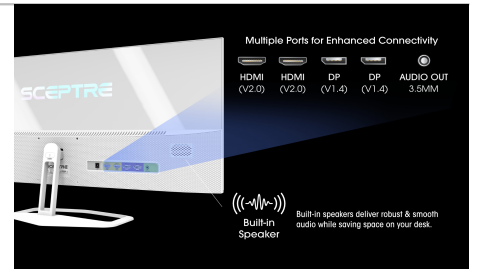

Multiple Ports