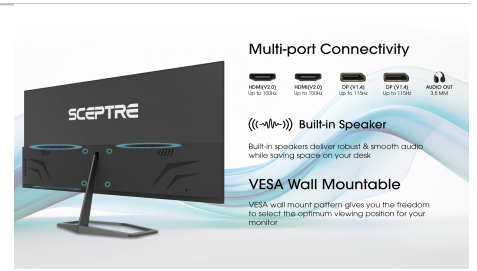

Key Features

Experience unmatched clarity and vibrancy with Sceptre WQHD displays.

Multi-port Connectivity

Built-in Speaker

VESA Wall Mountable

Refresh Rate

Multiple Ports